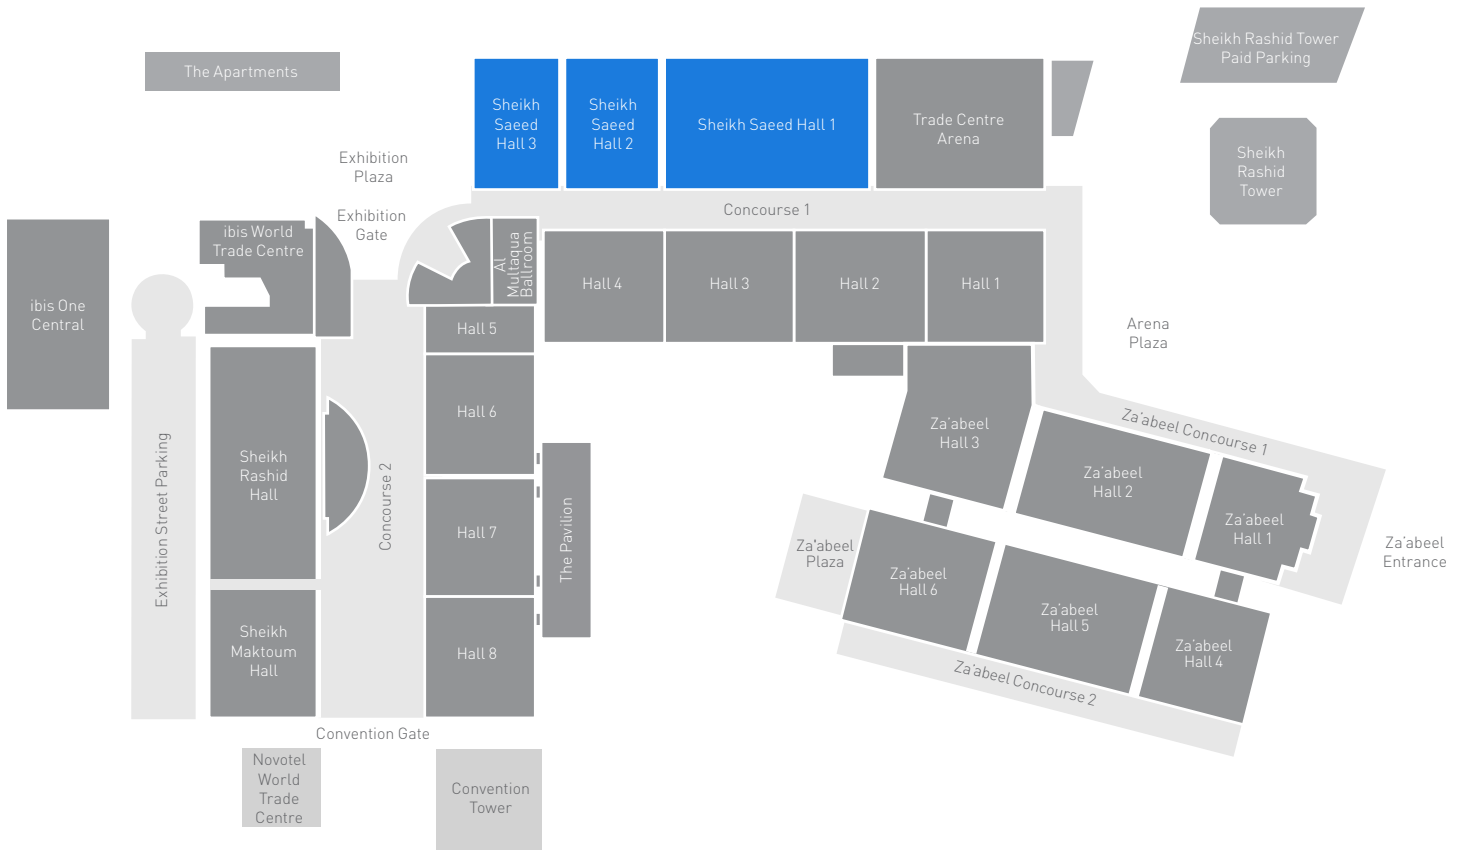

SHEIKH SAEED HALLS

مركز دبي التجاري العالمي
DUBAI WORLD TRADE CENTRE

The Sheikh Saeed Halls expand our complex by four halls and over 24,000 m² of covered exhibition area - including the impressive Trade Centre Arena. These halls answer the increasing demand for both Dubai's developing MICE sector and for exhibition facilities throughout the region. The structure flows into the Exhibition and Arena Plaza which leads directly to the World Trade Centre metro station. The Plaza itself is an on-site outdoor event space commonly used for exhibits and banquets during the cooler winter season.

CAPACITY

HALL	LENGTH (m)	WIDTH (m)	HEIGHT (m)	GROSS AREA (m ²)
Full Hall	72	315	10 & 14	25,037
Sheikh Saeed Hall 1	72	84	10	6,672
Sheikh Saeed Hall 2	72	60	10	4,760
Sheikh Saeed Hall 3	72	48	10	3,649
Trade Centre Arena	111	72	14	9,100
Sheikh Saeed Hall 1 + 2	72	144	10	11,432
Sheikh Saeed Hall 2 + 3	72	108	10	8,409
Sheikh Saeed Hall 1 + 2 + 3	72	192	10	15,081
Trade Centre Arena & Sheikh Saeed Hall 1 (combined)	207	72	10 & 14	16,628

HALL LAYOUT

SHEIKH SAEED HALLS

ACCESS

Direct access from Concourse 2 through the Exhibition and Convention Gates as well as the multi-storey car park.

SERVICES

Our in-house teams bring your event to life with dynamic stage design, lighting and other technology - backed by a strong foundation of utilities and facilities management, security and stewarding and other services. In addition, our renowned hospitality team can cater to any need, from a tasty business lunch to a full state banquet.

ADDITIONAL FEATURES

- Ceiling height: 10 m
- Wide and well fitted loading bays
- 12 goods entrances
- Ample rigging points
- Dimmable lights
- Computerised air conditioning system
- Ample power supply
- Flexible production set-up
- Built-in paging system
- Organiser offices
- VIP Lounge with fully equipped telepresence boardroom