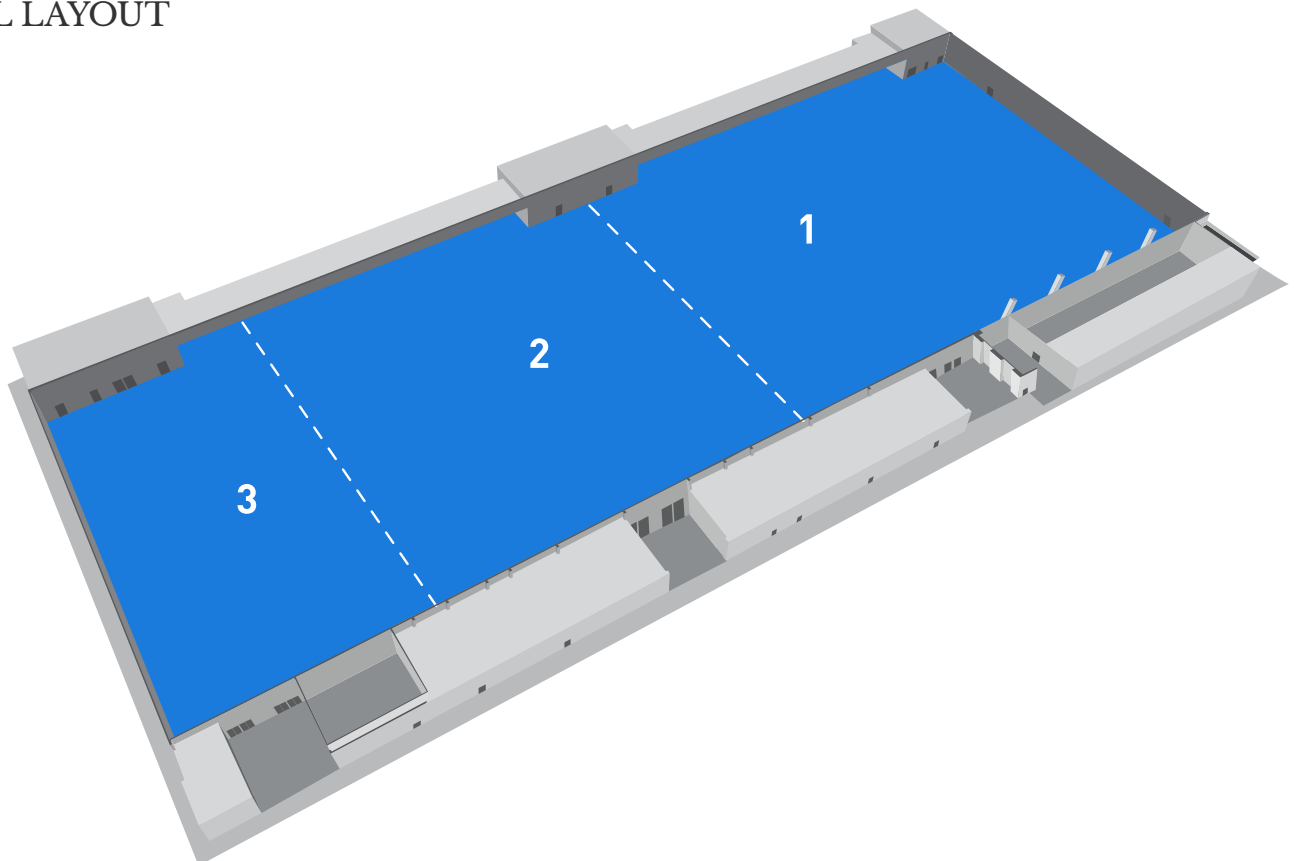

SHEIKH SAEED HALLS

مركز دبي التجاري العالمي
DUBAI WORLD TRADE CENTRE

The Sheikh Saeed Halls expand our complex by four halls and over 24,000 m² of covered exhibition area - including the impressive Trade Centre Arena. These halls answer the increasing demand for both Dubai's developing MICE sector and for exhibition facilities throughout the region. The structure flows into the Exhibition and Arena Plaza which leads directly to the World Trade Centre metro station. The Plaza itself is an on-site outdoor event space commonly used for exhibits and banquets during the cooler winter season.

CAPACITY

HALL	LENGTH (m)	WIDTH (m)	HEIGHT (m)	GROSS AREA (m ²)
Full Hall	72	315	10 & 14	25,037
Sheikh Saeed Hall 1	72	84	10	6,672
Sheikh Saeed Hall 2	72	60	10	4,760
Sheikh Saeed Hall 3	72	48	10	3,649
Trade Centre Arena	111	72	14	9,100
Sheikh Saeed Hall 1 + 2	72	144	10	11,432
Sheikh Saeed Hall 2 + 3	72	108	10	8,409
Sheikh Saeed Hall 1 + 2 + 3	72	192	10	15,081
Trade Centre Arena & Sheikh Saeed Hall 1 (combined)	207	72	10 & 14	16,628

HALL LAYOUT

SHEIKH SAEED HALLS

ACCESS

Direct access from Concourse 2 through the Exhibition and Convention Gates as well as the multi-storey car park.

SERVICES

Our in-house teams bring your event to life with dynamic stage design, lighting and other technology - backed by a strong foundation of utilities and facilities management, security and stewarding and other services. In addition, our renowned hospitality team can cater to any need, from a tasty business lunch to a full state banquet.

ADDITIONAL FEATURES

- Ceiling height: 10 m
- Wide and well fitted loading bays
- 12 goods entrances
- Ample rigging points
- Dimmable lights
- Computerised air conditioning system
- Ample power supply
- Flexible production set-up
- Built-in paging system
- Organiser offices
- VIP Lounge with fully equipped telepresence boardroom