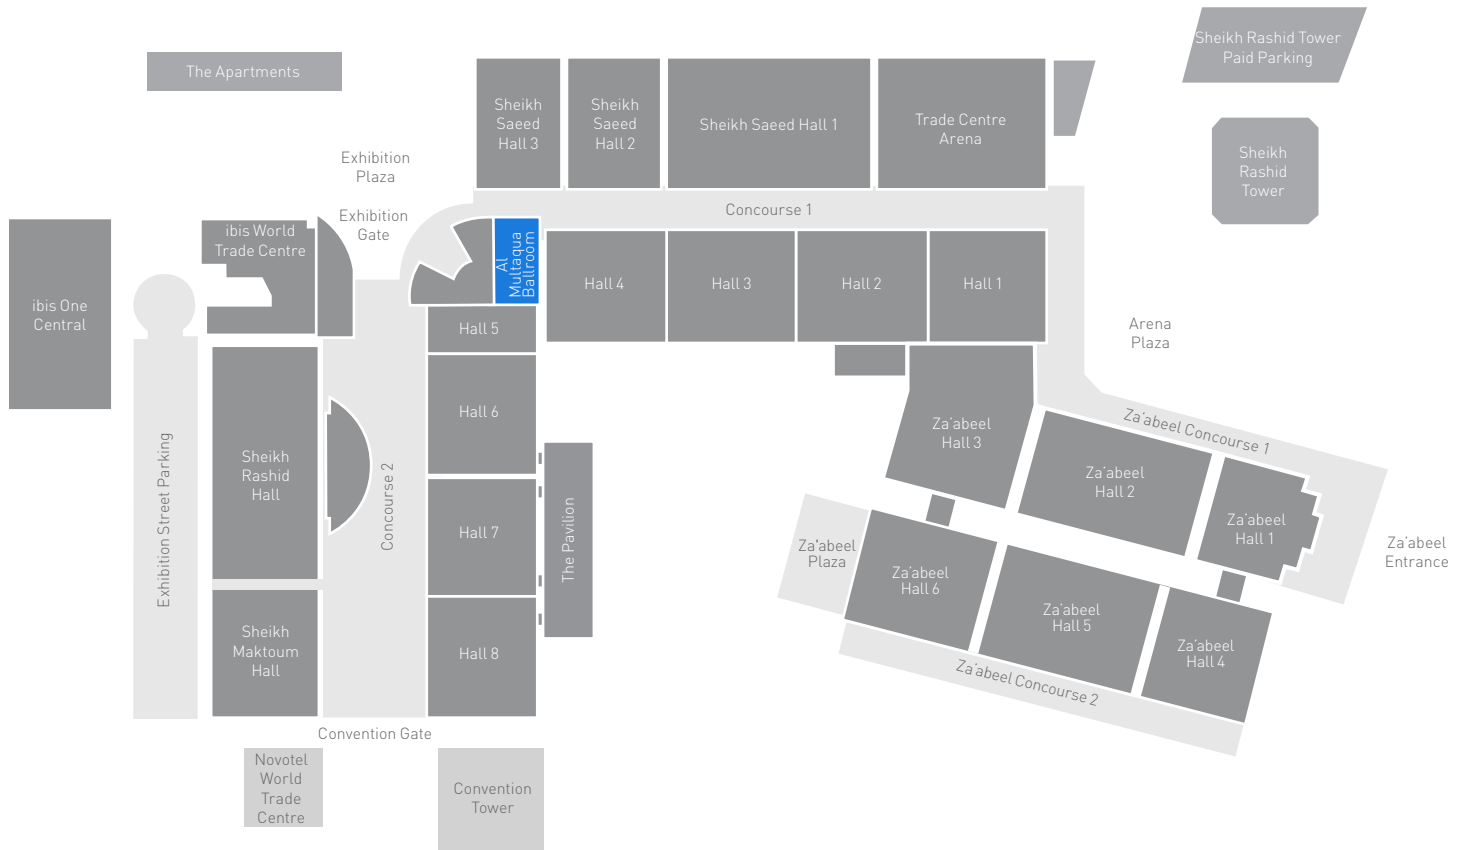

AL MULTAQUA BALLROOM

مركز دبي التجاري العالمي
DUBAI WORLD TRADE CENTRE

With its Arabic décor, the 1,000 m² ballroom is popular for banquets, weddings, private parties and art exhibitions; the venue can also double as an elegant conference space.

CAPACITY

HALL	LENGTH (m)	WIDTH (m)	HEIGHT (m)	GROSS AREA (m ²)
Al Multaqua Ballroom	36	30	5.70	1,080

HALL LAYOUT

AL MULTAQUA BALLROOM

ACCESS

Located on Concourse 1, the closest access to Al Multaqua Ballroom is through the Exhibition Gate.

ADDITIONAL FEATURES

- Ballroom fitted with adjacent kitchen
- Direct access to Halls 4 and 5
- Adjacent VIP Majlis & Al Wasl meeting room
- Ceiling height: 5.70 m
- One goods entrance (door via Hall 4 / Hall 5 Link)