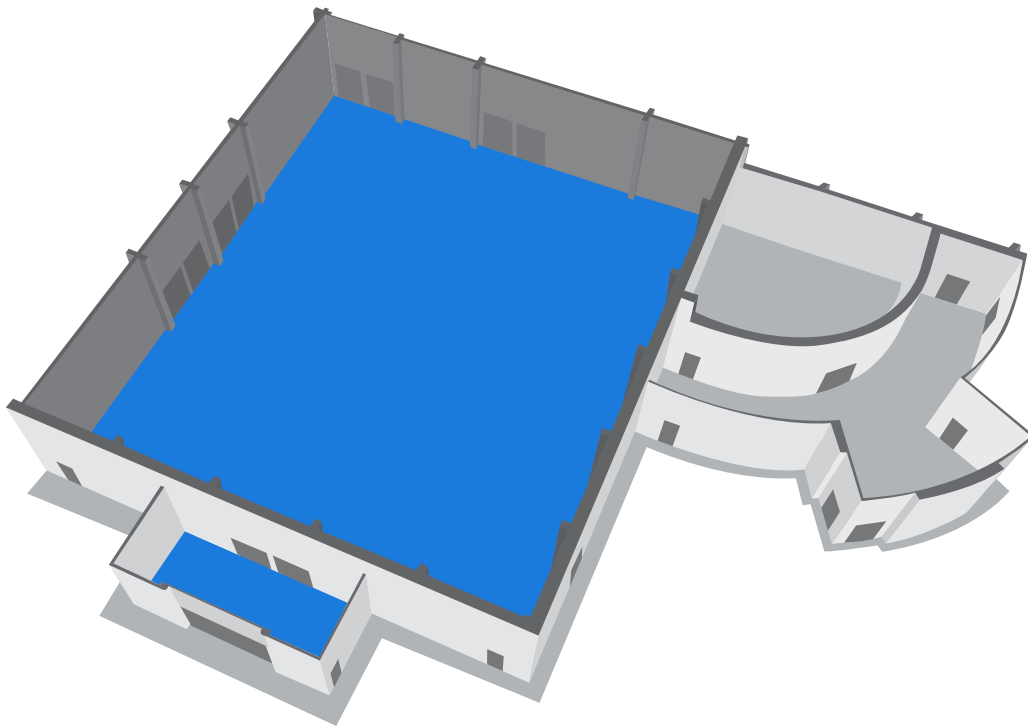

AL MULTAQUA BALLROOM

مركز دبي التجاري العالمي
DUBAI WORLD TRADE CENTRE

With its Arabic décor, the 1,000 m² ballroom is popular for banquets, weddings, private parties and art exhibitions; the venue can also double as an elegant conference space.

CAPACITY

HALL	LENGTH (m)	WIDTH (m)	HEIGHT (m)	GROSS AREA (m ²)
Al Multaqua Ballroom	36	30	5.70	1,080

HALL LAYOUT

AL MULTAQUA BALLROOM

ACCESS

Located on Concourse 1, the closest access to Al Multaqua Ballroom is through the Exhibition Gate.

ADDITIONAL FEATURES

- Ballroom fitted with adjacent kitchen
- Direct access to Halls 4 and 5
- Adjacent VIP Majlis & Al Wasl meeting room
- Ceiling height: 5.70 m
- One goods entrance (door via Hall 4 / Hall 5 Link)