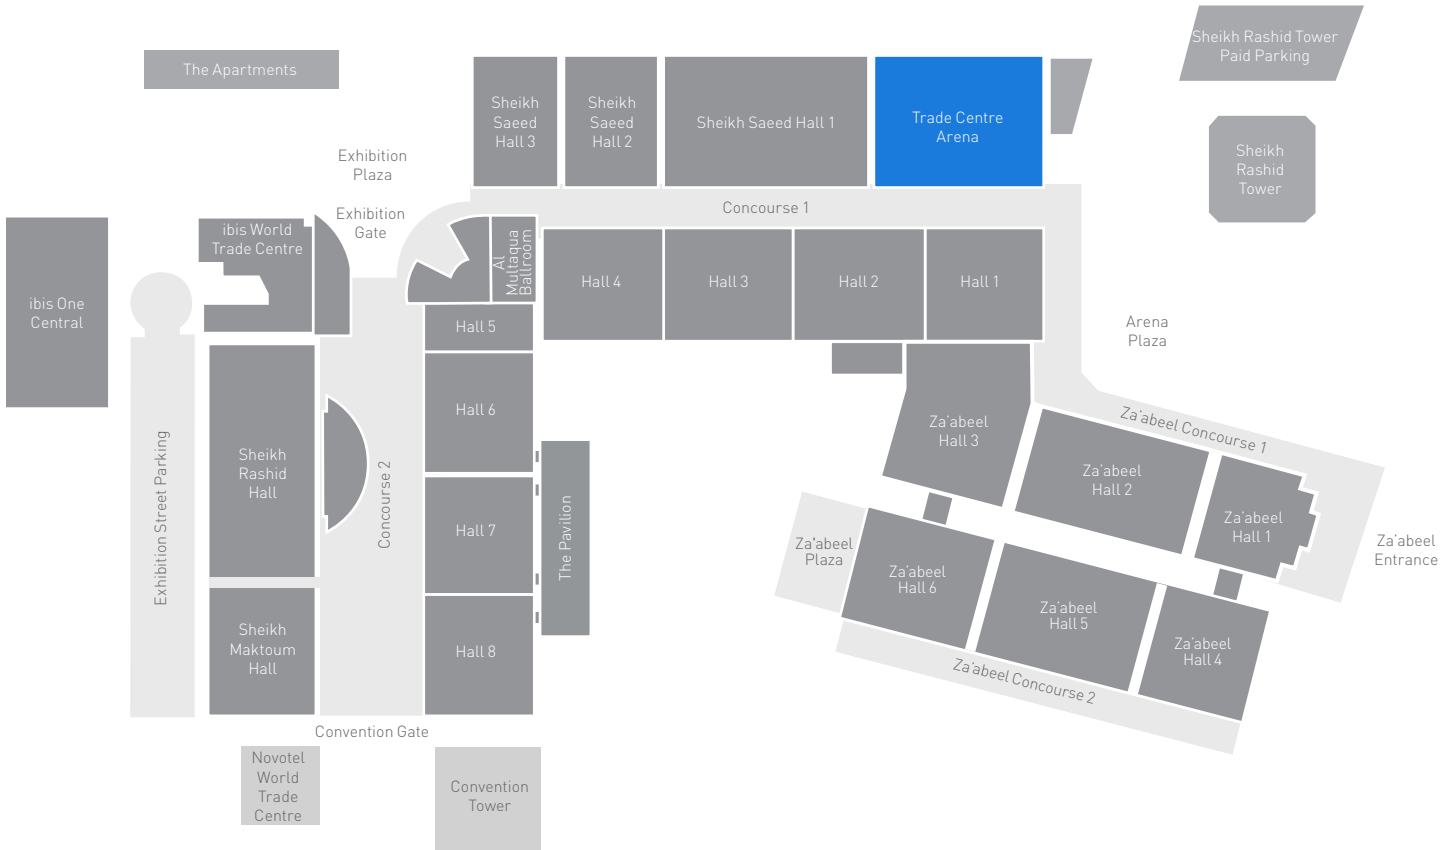

TRADE CENTRE ARENA

مركز دبي التجاري العالمي
DUBAI WORLD TRADE CENTRE

The centrepiece of the Sheikh Saeed Halls is the multipurpose Trade Centre Arena, a truly world-class venue. From concerts and sporting events to other entertainment, its 9,100 m² space and 14 metres-high ceilings ensure that every event becomes a majestic spectacle.

CAPACITY

HALL	LENGTH (m)	WIDTH (m)	HEIGHT (m)	GROSS AREA (m ²)
Trade Centre Arena	111	72	14	9,100

HALL LAYOUT

TRADE CENTRE ARENA

ACCESS

Accessible from the Exhibition Gate, as well as Sheikh Zayed Road.

SERVICES

ADDITIONAL FEATURES

- Direct access from the road
- Two foyers
- Ceiling height: 14 m
- Six goods entrances
- Wide and well fitted loading bays
- Ample rigging points
- Dimmable lights
- Computerised air conditioning system
- Ample power supply
- Flexible production set-up
- Built-in paging system
- Organiser offices

TECHNICAL DETAILS

Maximum Power Available
2,520 amps

Rigging Capacity
300 kg x 6 m span

Maximum Floor Load
5,000 kg/m²

LUX Level
400

SPEAK TO US

To find out more, visit www.dwtc.com or contact us directly:

Email: info@dwtc.com
Tel: 800DWTC(3982)