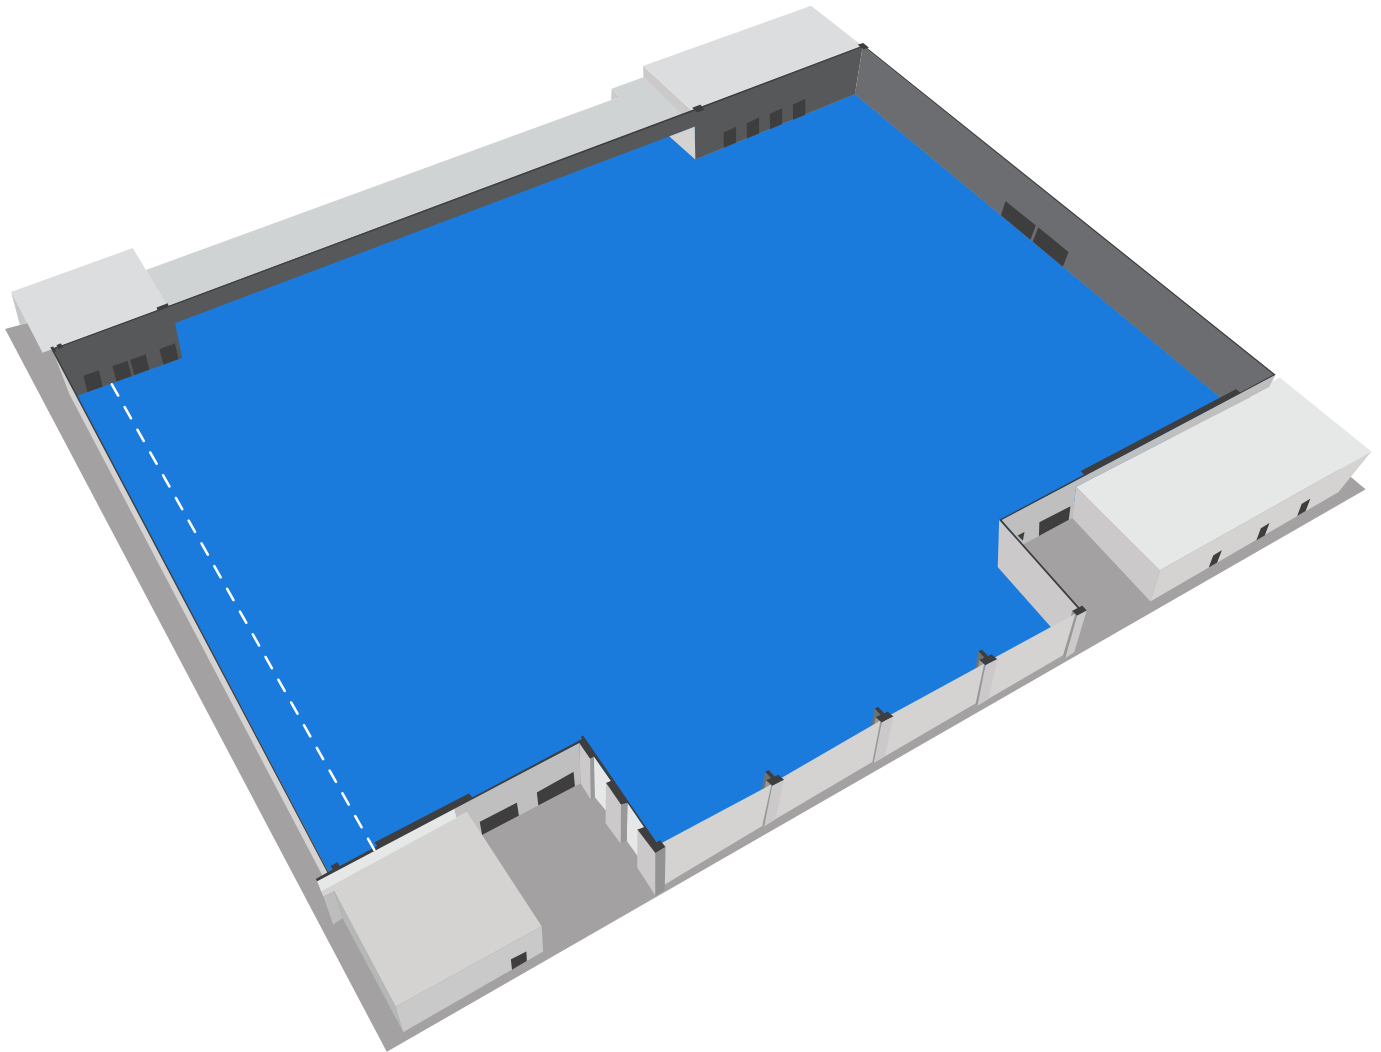

TRADE CENTRE ARENA

مركز دبي التجاري العالمي
DUBAI WORLD TRADE CENTRE

The centrepiece of the Sheikh Saeed Halls is the multipurpose Trade Centre Arena, a truly world-class venue. From concerts and sporting events to other entertainment, its 9,100 m² space and 14 metres-high ceilings ensure that every event becomes a majestic spectacle.

CAPACITY

HALL	LENGTH (m)	WIDTH (m)	HEIGHT (m)	GROSS AREA (m ²)
Trade Centre Arena	111	72	14	9,100

HALL LAYOUT

TRADE CENTRE ARENA

ACCESS

Accessible from the Exhibition Gate, as well as Sheikh Zayed Road.

SERVICES

ADDITIONAL FEATURES

- Direct access from the road
- Two foyers
- Ceiling height: 14 m
- Six goods entrances
- Wide and well fitted loading bays
- Ample rigging points
- Dimmable lights
- Computerised air conditioning system
- Ample power supply
- Flexible production set-up
- Built-in paging system
- Organiser offices

TECHNICAL DETAILS

Maximum Power Available
2,520 amps

Rigging Capacity
300 kg x 6 m span

Maximum Floor Load
5,000 kg/m²

LUX Level
400

SPEAK TO US

To find out more, visit www.dwtc.com or contact us directly:

Email: info@dwtc.com
Tel: 800DWTC(3982)