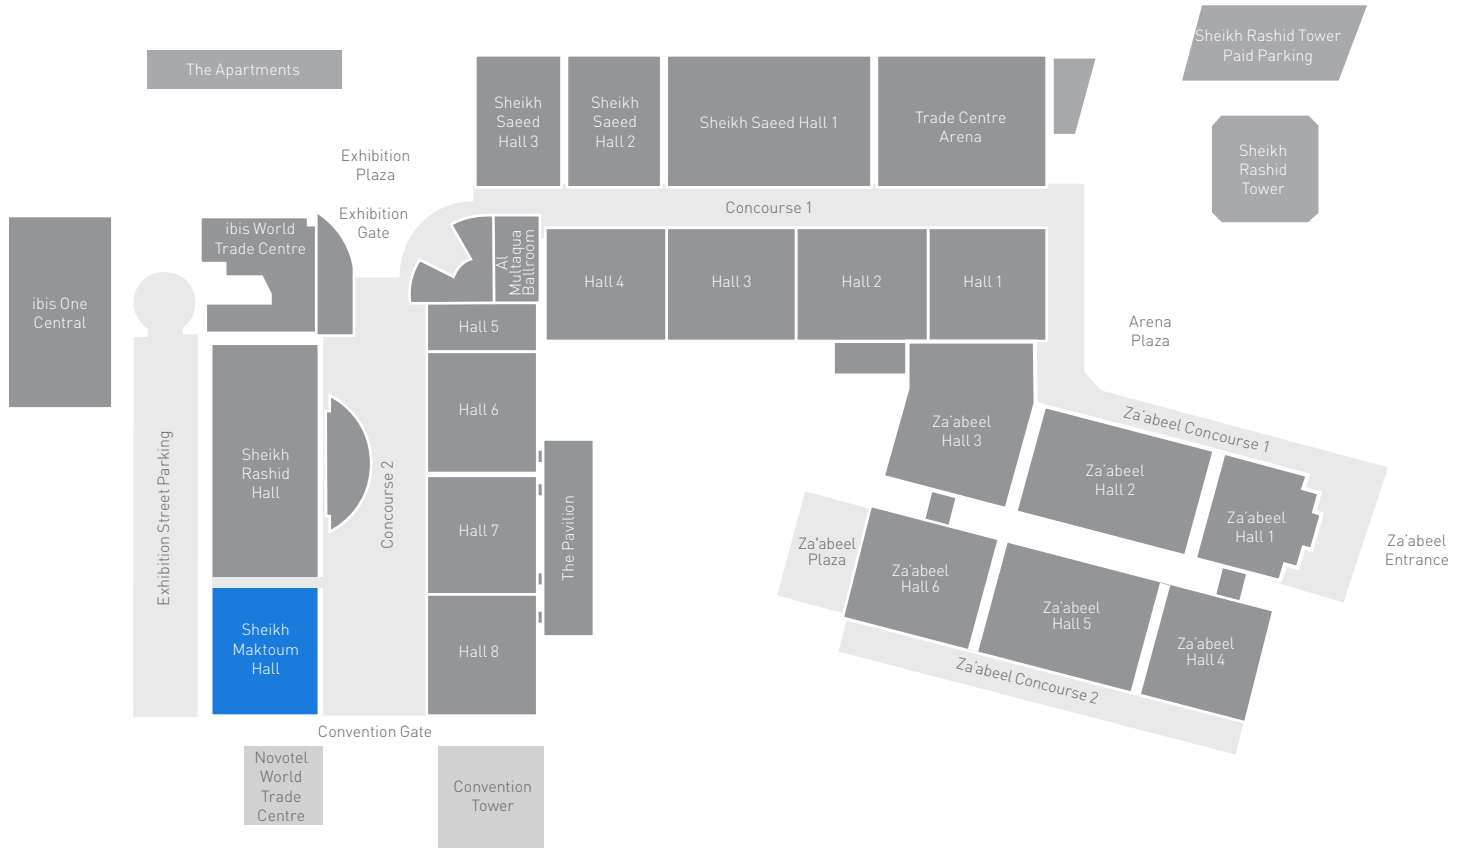

SHEIKH MAKTOUM HALL

مركز دبي التجاري العالمي
DUBAI WORLD TRADE CENTRE

About half the size of Sheikh Rashid Hall - with which it shares an architectural style and connecting wall - the 3,800 m² Sheikh Maktoum Hall can divide into four soundproofed meeting rooms. For mega-events, Sheikh Maktoum Hall and Sheikh Rashid Hall can be combined into an enormous single-level exhibition space spanning around 11,500 m².

CAPACITY

HALL	LENGTH (m)	WIDTH (m)	HEIGHT (m)	GROSS AREA (m ²)
Full Hall	59	65	7	3,859
Sheikh Maktoum A	35	24	7	837
Sheikh Maktoum B	30	24	7	698
Sheikh Maktoum C	35	24	7	843
Sheikh Maktoum D	35	24	7	845
Sheikh Maktoum A + B	59	24	7	1,534
Sheikh Maktoum B + C	65	24	7	1,541
Sheikh Maktoum C + D	59	24	7	1,688
Sheikh Maktoum Lobby	35	17	7	636

HALL LAYOUT

SHEIKH MAKTOUM HALL

ACCESS

Accessible from Concourse 2 through the Exhibition and Convention Gates as well as the multi-storey car park.

SERVICES

Our in-house teams bring your event to life with dynamic stage design, lighting and other technology - backed by a strong foundation of utilities and facilities management, security and stewarding and other services. In addition, our renowned hospitality team can cater to any needs, from a tasty business lunch to a full state banquet.

ADDITIONAL FEATURES

- Multi-purpose hall
- Flexible registration area with mobile registration counters adjacent to Dubai Majlis
- Ceiling height: 7 m
- 2 goods entrances
- Service pits on the floor for power and cabling
- Private central lobby with access to all sections of the hall
- Wide and well fitted loading bays
- Ample rigging points
- Dimmable lights
- Computerised air conditioning system
- Ample power supply
- Flexible production set-up
- Built-in paging system
- • Organiser office