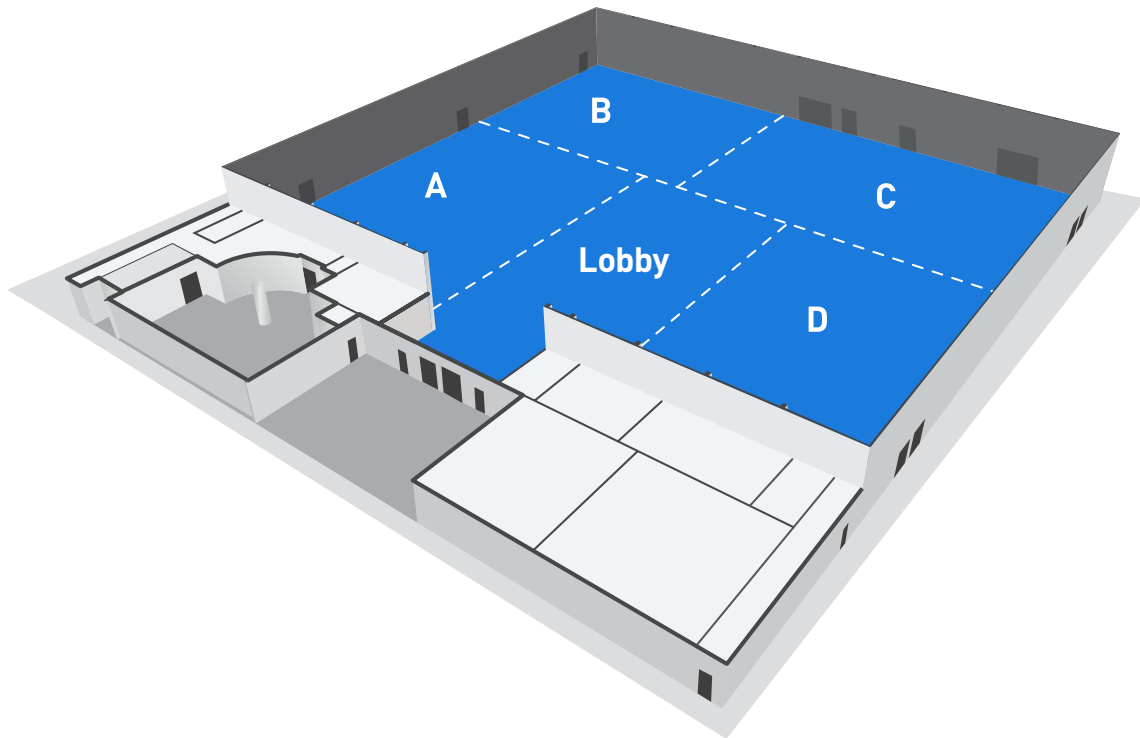

SHEIKH MAKTOUM HALL

مركز دبي التجاري العالمي
DUBAI WORLD TRADE CENTRE

About half the size of Sheikh Rashid Hall - with which it shares an architectural style and connecting wall - the 3,800 m² Sheikh Maktoum Hall can divide into four soundproofed meeting rooms. For mega-events, Sheikh Maktoum Hall and Sheikh Rashid Hall can be combined into an enormous single-level exhibition space spanning around 11,500 m².

CAPACITY

HALL	LENGTH (m)	WIDTH (m)	HEIGHT (m)	GROSS AREA (m ²)
Full Hall	59	65	7	3,859
Sheikh Maktoum A	35	24	7	837
Sheikh Maktoum B	30	24	7	698
Sheikh Maktoum C	35	24	7	843
Sheikh Maktoum D	35	24	7	845
Sheikh Maktoum A + B	59	24	7	1,534
Sheikh Maktoum B + C	65	24	7	1,541
Sheikh Maktoum C + D	59	24	7	1,688
Sheikh Maktoum Lobby	35	17	7	636

HALL LAYOUT

SHEIKH MAKTOUM HALL

ACCESS

Accessible from Concourse 2 through the Exhibition and Convention Gates as well as the multi-storey car park.

SERVICES

Our in-house teams bring your event to life with dynamic stage design, lighting and other technology - backed by a strong foundation of utilities and facilities management, security and stewarding and other services. In addition, our renowned hospitality team can cater to any needs, from a tasty business lunch to a full state banquet.

ADDITIONAL FEATURES

- Multi-purpose hall
- Flexible registration area with mobile registration counters adjacent to Dubai Majlis
- Ceiling height: 7 m
- 2 goods entrances
- Service pits on the floor for power and cabling
- Private central lobby with access to all sections of the hall
- Wide and well fitted loading bays
- Ample rigging points
- Dimmable lights
- Computerised air conditioning system
- Ample power supply
- Flexible production set-up
- Built-in paging system
- • Organiser office