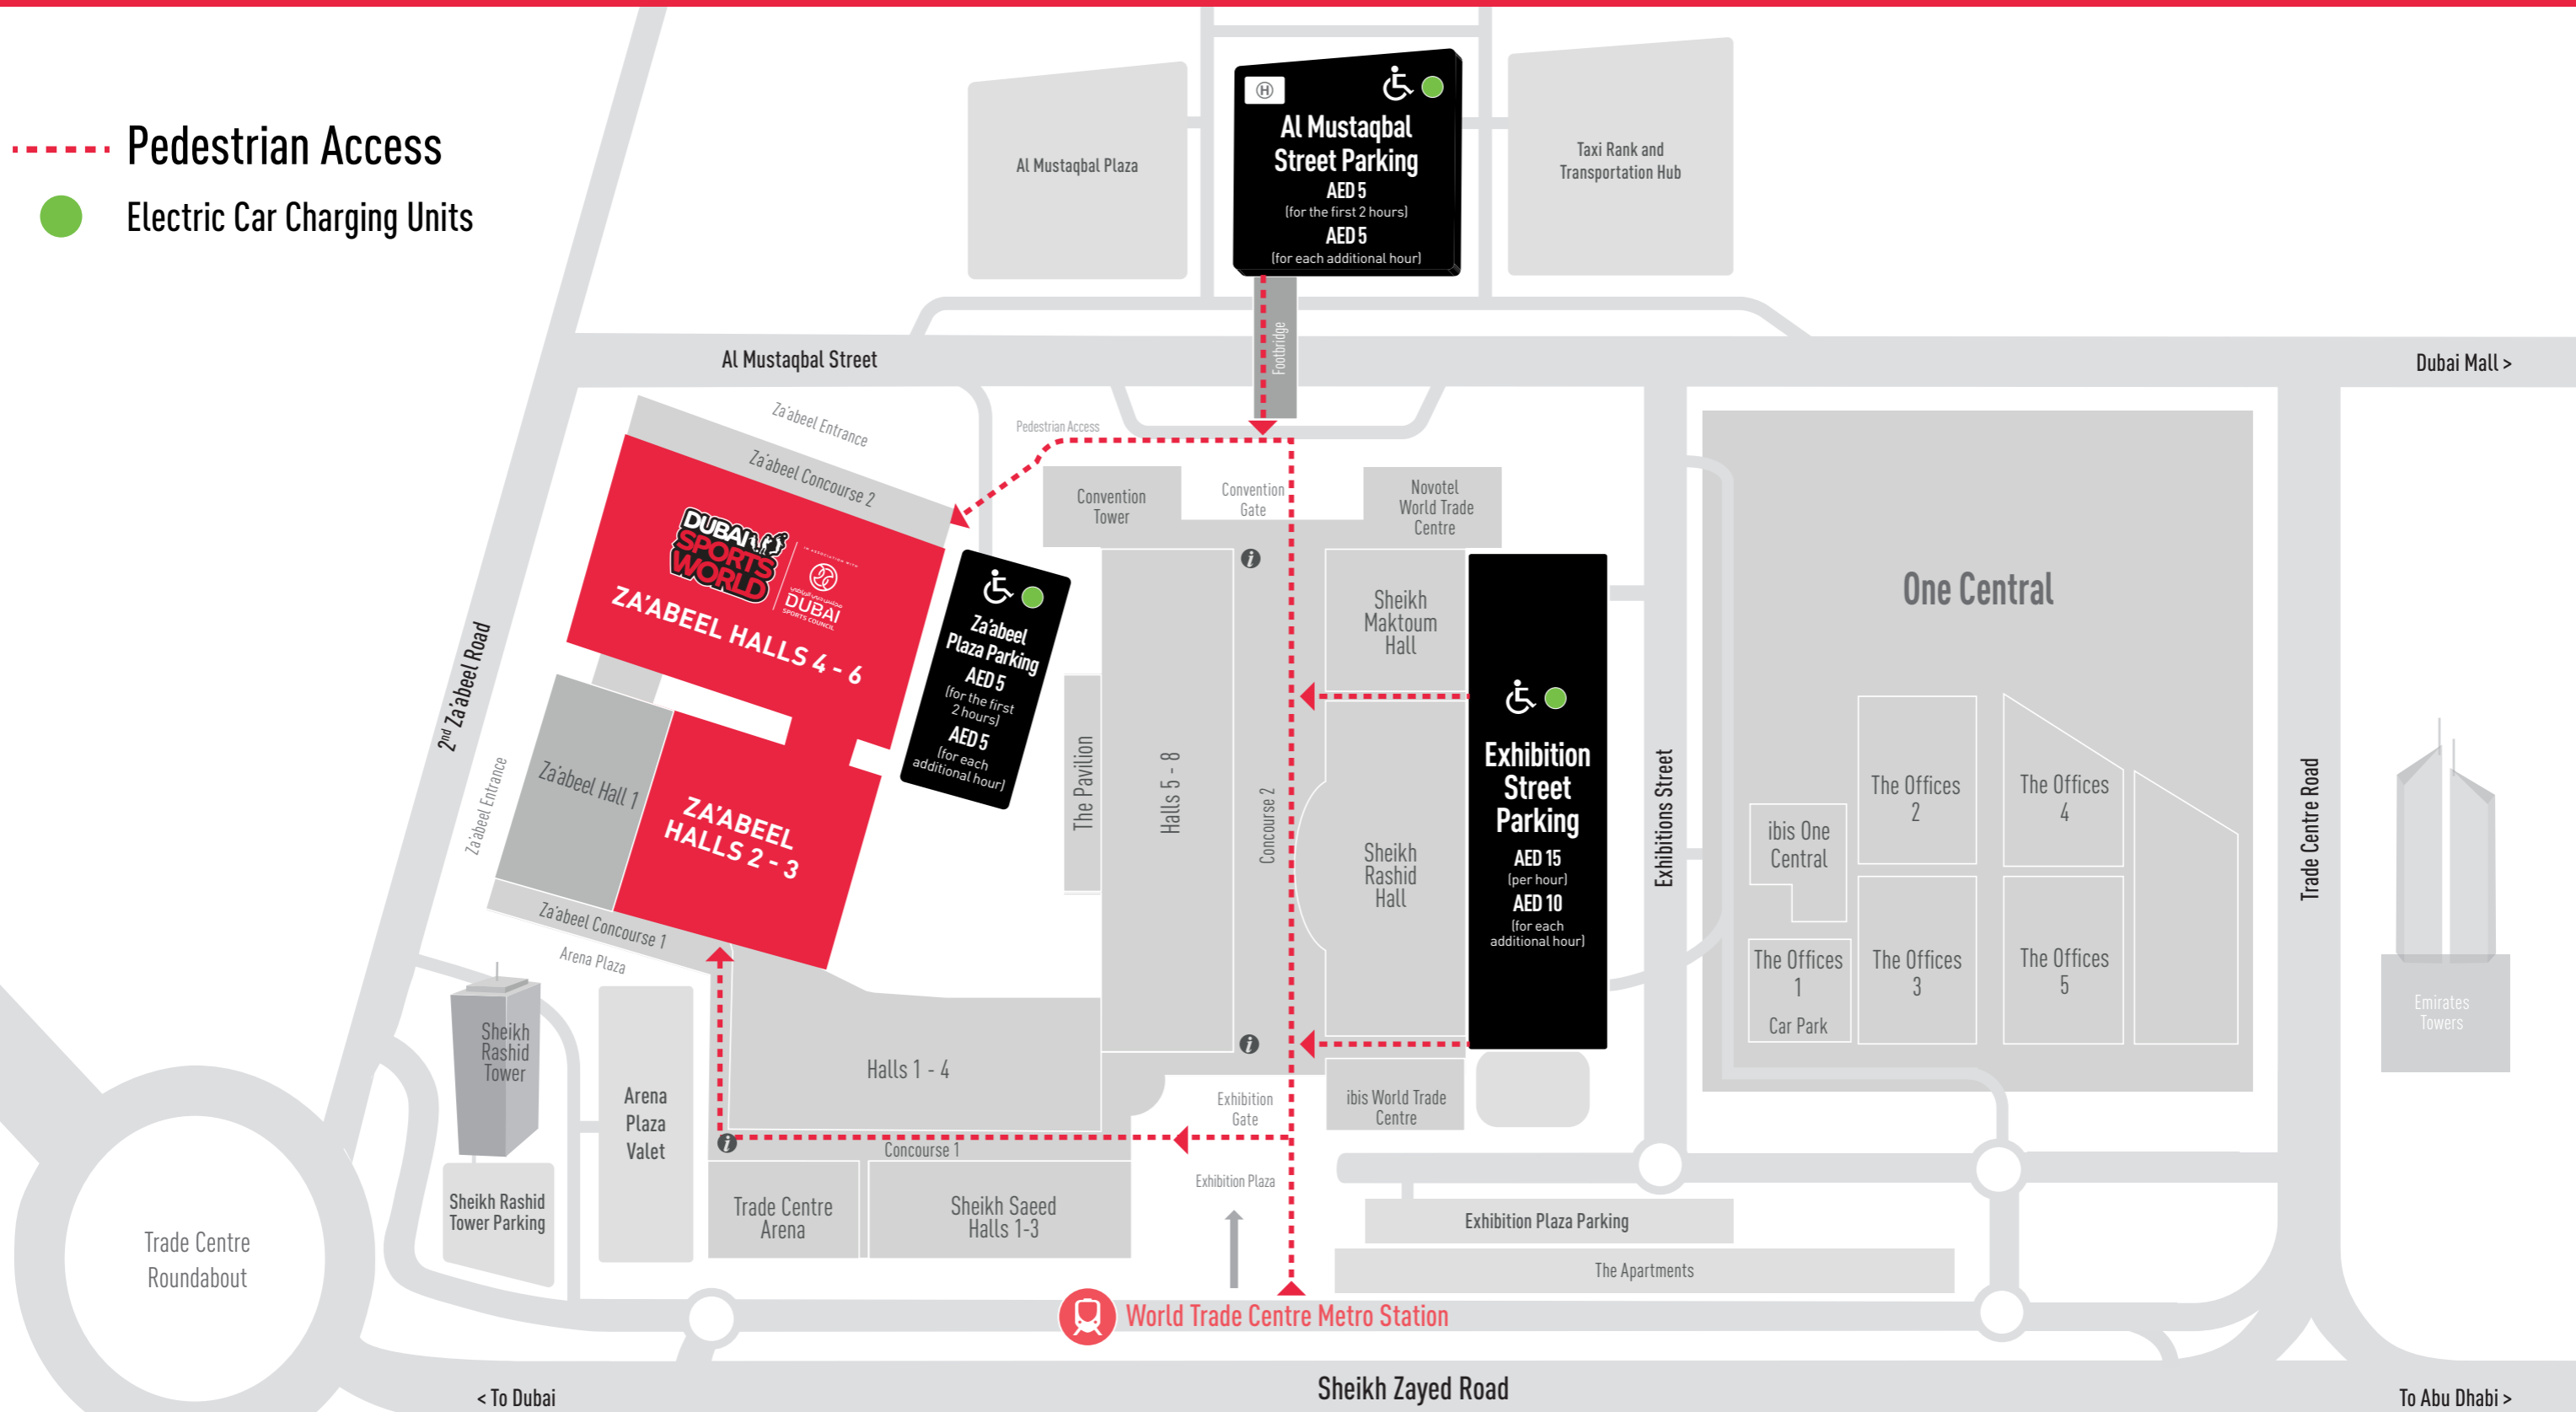

PARKING & ACCESS MAP

- Pedestrian Access
- Electric Car Charging Units

22 JUN ★ 08 SEPT 2024
 ZA'ABEEL HALLS 2 - 6, DUBAI WORLD TRADE CENTRE

DUBAISPORTSWORLD.AE