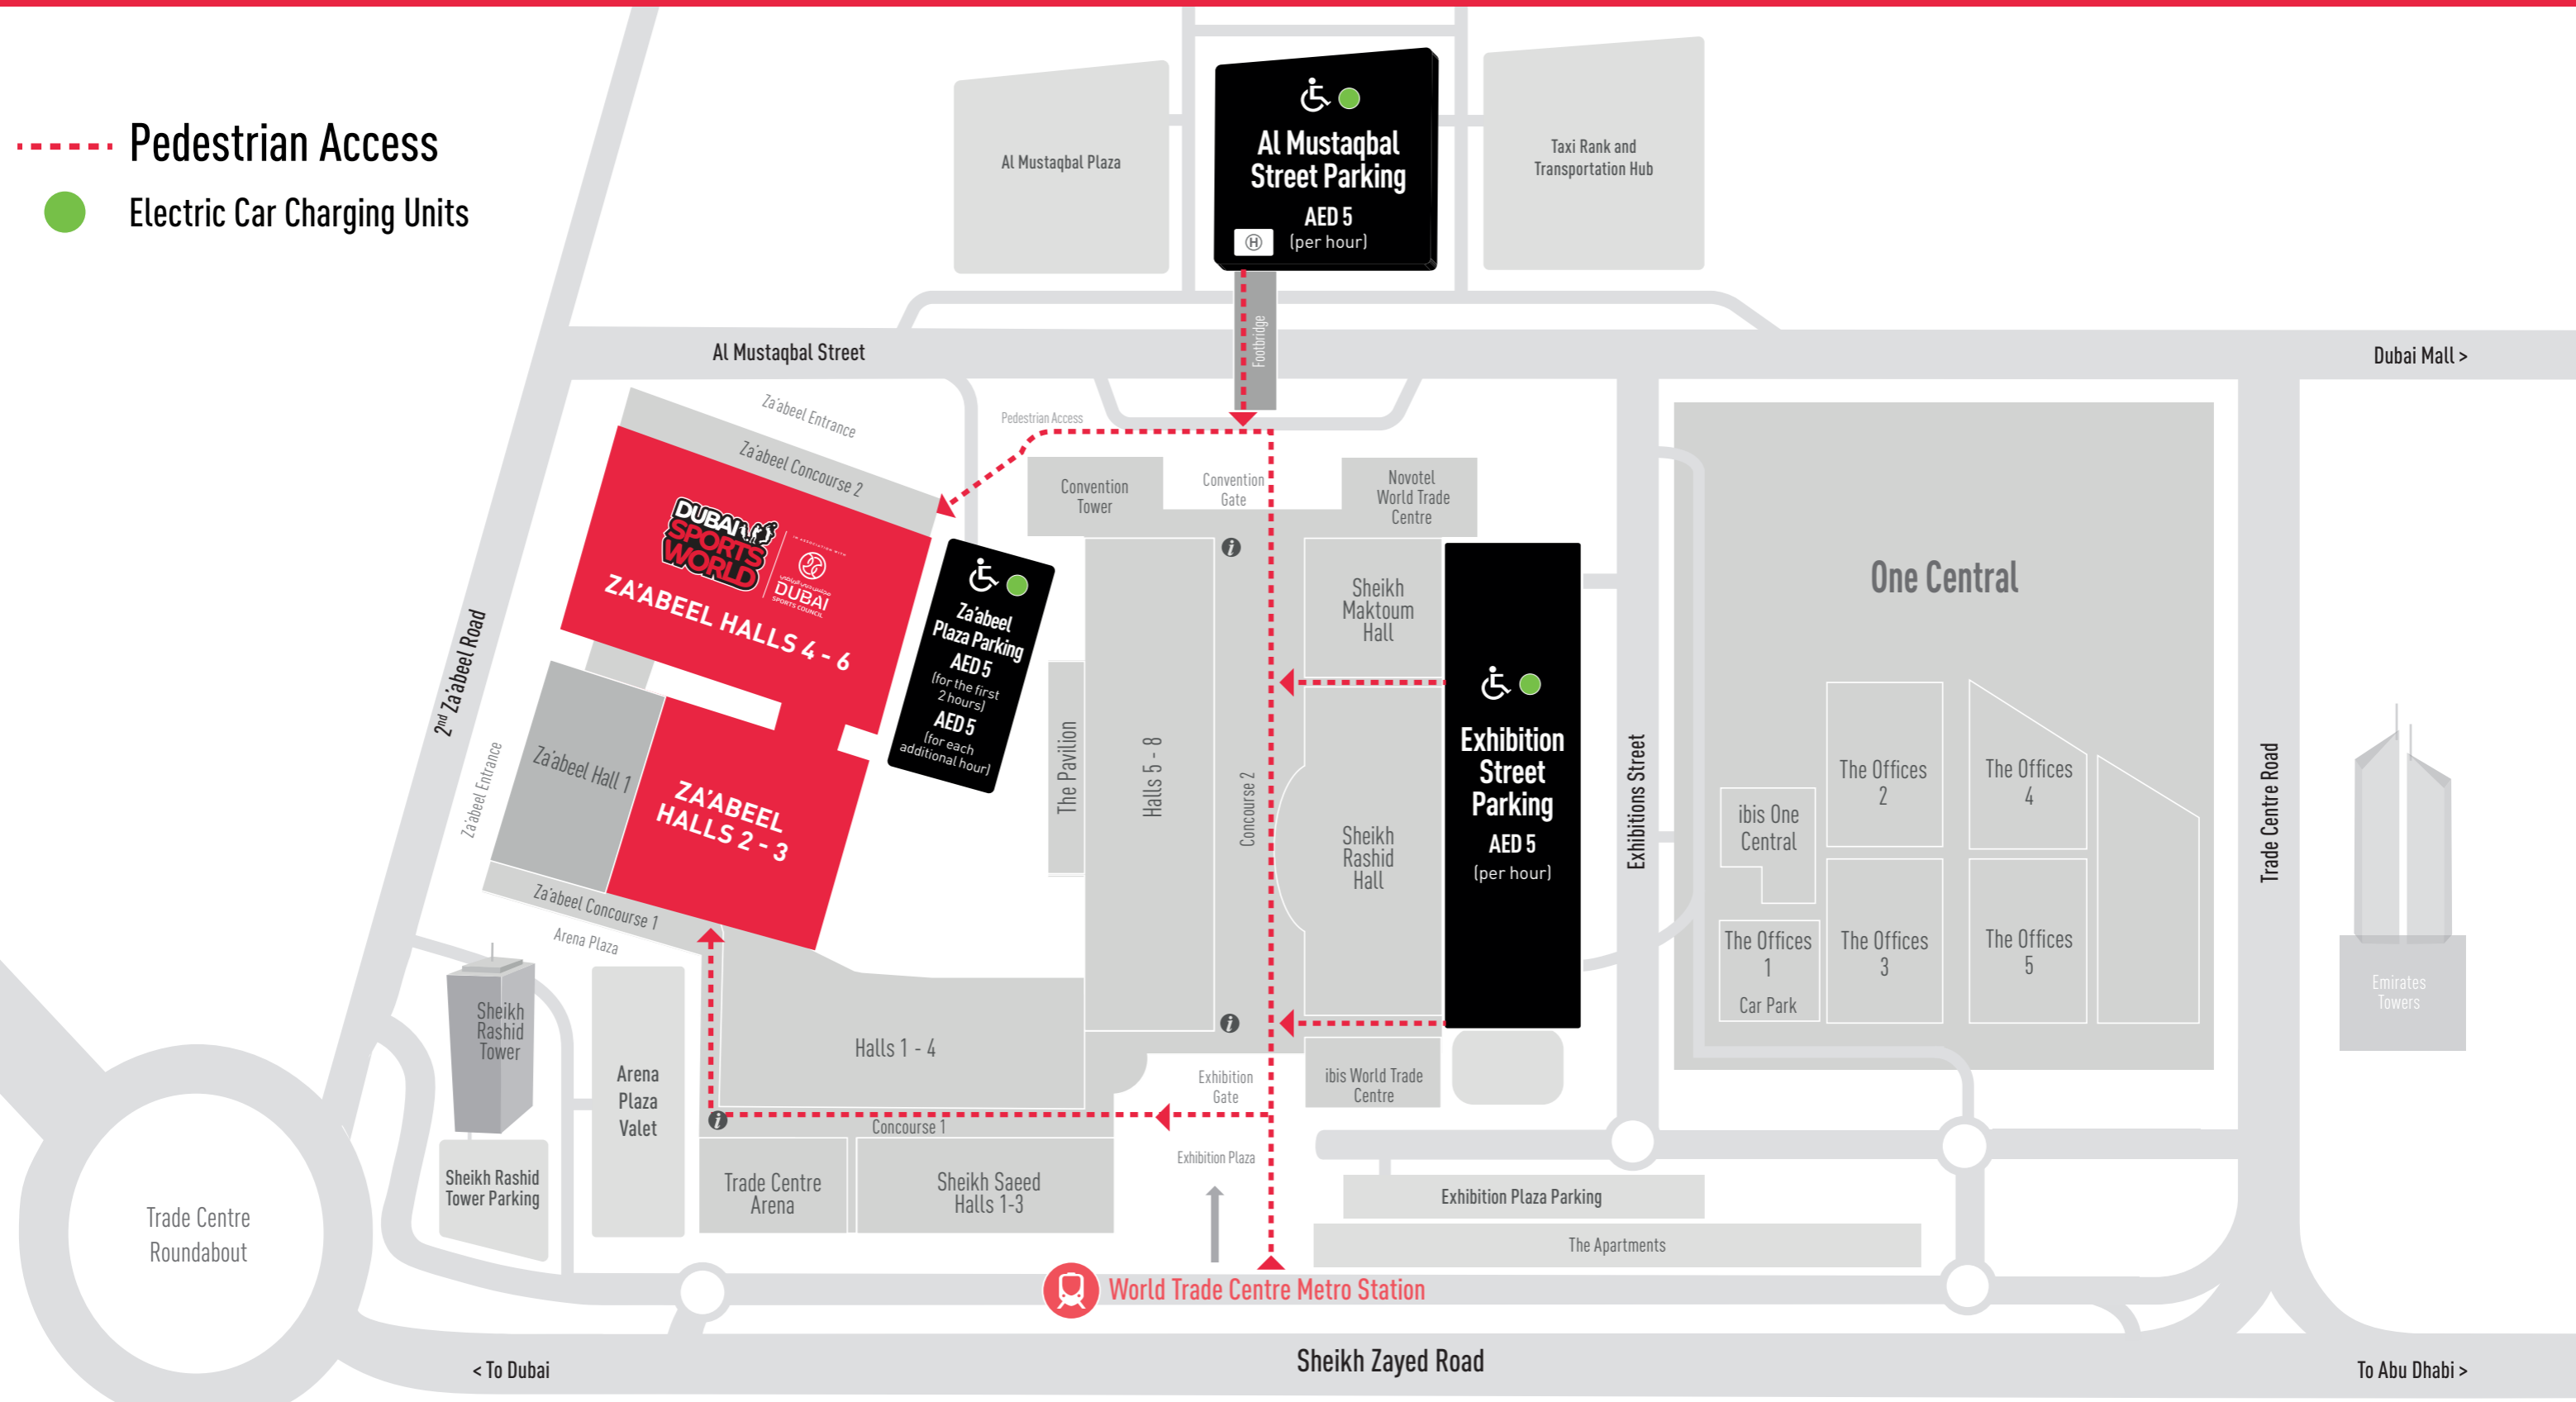

# PARKING & ACCESS MAP

- Pedestrian Access
- Electric Car Charging Units

**22 JUN ★ 08 SEPT 2024**  
ZA'ABEEL HALLS 2 - 6, DUBAI WORLD TRADE CENTRE

**DUBAISPORTSWORLD.AE**